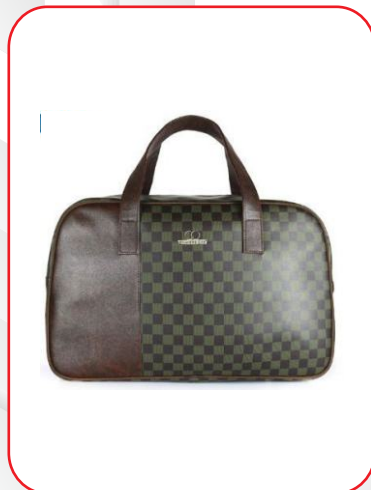

Product : D-Duffel Bag
Model : AVAL1004
Material : PU
Dimension :
L-46 | H-228 | W-21